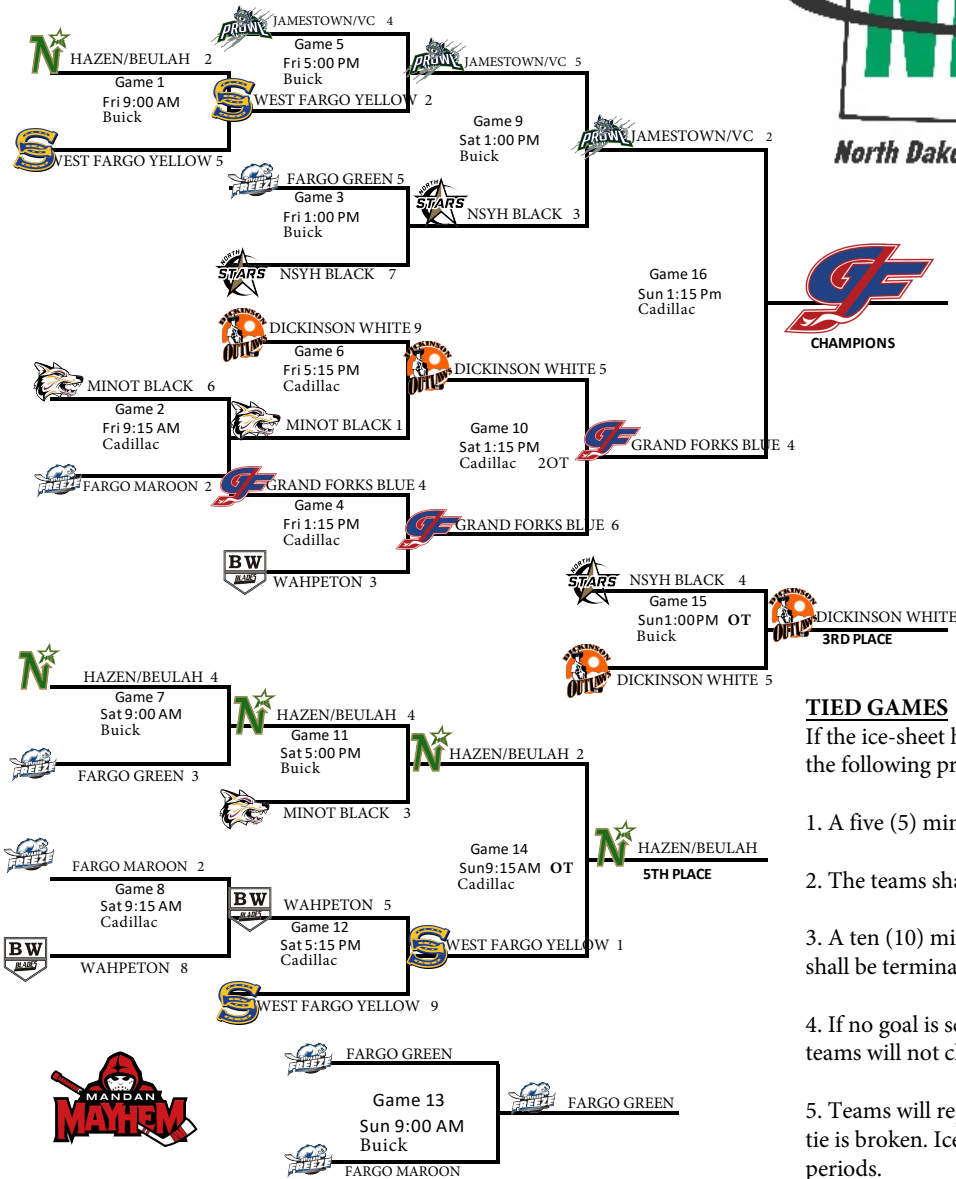

NDAHA PEEWEE B SILVER STATE TOURNAMENT MANDAN MARCH 4-6

TIED GAMES

If the ice-sheet has been played on for one (1) period the following procedures will take place:

1. A five (5) minute rest period will be allowed.
2. The teams shall not change ends.
3. A ten (10) minute period shall be played. The game shall be terminated upon a goal being scored.
4. If no goal is scored, the ice shall be resurfaced and teams will not change ends.
5. Teams will repeat ten (10) minute periods until the tie is broken. Ice will be resurfaced every two (2) periods.