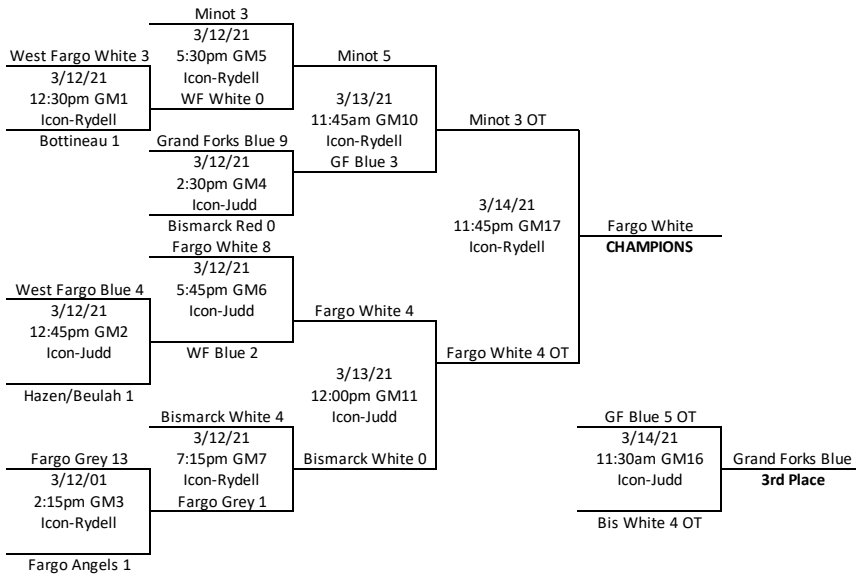

**NDAHA BANTAM B1
STATE TOURNAMENT
MARCH 12, 13, & 14
GRAND FORKS**

SEEDING DONE OFF WINNING PERCENTAGE

Tie Breaker

FF White & Bis White (tied by %)(points tied)(head to head FF White won both) FF White #2 Bis White #3
Bis Red, FF Grey, & WF Blue (tied by %)(points eliminated WF Blue to #7seed)(head to head tied)
(goal differential BR vs FFG (8 to 1)(6 to 7)) Bis Red #5 & FF Grey #6

**NDAHA BANTAM B1
STATE TOURNAMENT
MARCH 12, 13, & 14
GRAND FORKS**

FRIENDLY GAMES

Bottineau 4 vs Hazen/Beulah 2	GM 8	3/13 8:30am	Judd
Bottineau 1 vs Fargo Angels 4	GM13	3/13 1:30pm	Rydell
azen/Beulah 3 vs Fargo Angels 4	GM1	3/14 9:45am	Judd