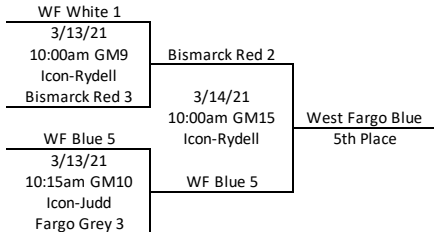

**NDAHA BANTAM B1
STATE TOURNAMENT
MARCH 12, 13, & 14
GRAND FORKS**

SEEDING DONE OFF WINNING PERCENTAGE

Tie Breaker

FF White & Bis White (tied by %)(points tied)(head to head FF White won both) FF White #2 Bis White #3
Bis Red, FF Grey, & WF Blue (tied by %)(points eliminated WF Blue to #7seed)(head to head tied)
(goal differential BR vs FFG (8 to 1)(6 to 7)) Bis Red #5 & FF Grey #6

**NDAHA BANTAM B1
STATE TOURNAMENT
MARCH 12, 13, & 14
GRAND FORKS**

FRIENDLY GAMES

Bottineau 4 vs Hazen/Beulah 2	GM 8	3/13 8:30am	Judd
Bottineau 1 vs Fargo Angels 4	GM13	3/13 1:30pm	Rydell
azen/Beulah 3 vs Fargo Angels 4	GM1	3/14 9:45am	Judd